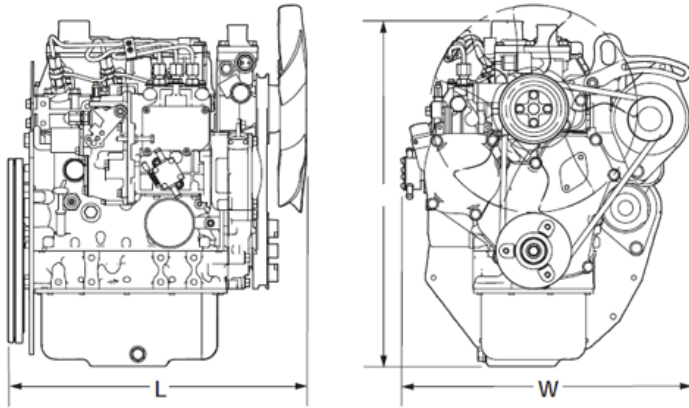

**Mini Max series Data - Dimensions**

(Unit:mm)

Engine	3TNM68	3TNM72
Length	431	450
Width	400	400
Height	500	505

Note: All data subject to alteration without notice.